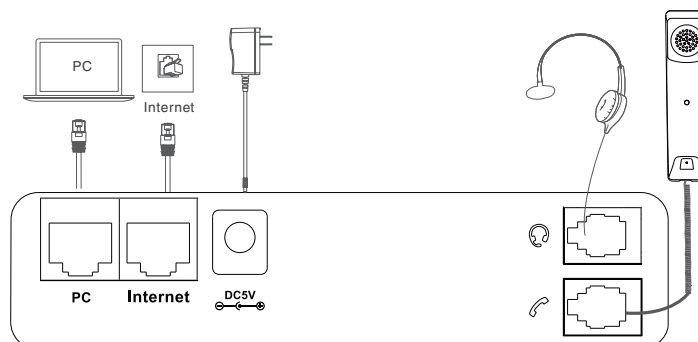

Management

- Configuration: Browser, Phone, Auto Provisioning and Device Management Platform
- Provisioning priority management
- Yealink Redirection and Provisioning Service (RPS)
- QoE (Monitoring Reports)
- Reset to factory, reboot
- Package tracing export, system log
- Screenshot via URL
- Supports Zoom Device Management Platform
- Supports Yealink Device Management Platform (YMDP/YMCS)

Network and Security

- IPv4/IPv6/IPv4&IPv6
- IP Assignment: Static/DHCP
- HTTPS web browser
- Time and date synchronization using SNTP
- Transport Layer Security (TLS)/ Secure Real-time Transport Protocol (SRTP)
- HTTPS certificate manager
- IPv6 support

Other Physical Features

- Color: Classic Grey
- External Yealink AC adapter (optional): AC 100~240V input and DC 5V/2A output

- USB output currency: 5V 500mA
- Power consumption (:): 2.5W-7W
- Power consumption (PoE): 3.3W-7.6W
- Dimension (W*D*H*T): 259.4mm*220mm*215mm*42.6mm
- Operating humidity: 10-95%
- Operating temperature: -10-50°C (+14-122°F)

Package Features

- Package content:
  - Yealink MP58 IP Phones
  - Handset with handset cord:
    - Wired Handset with handset cord
    - BTH58 Bluetooth handset (Optional)
  - Ethernet Cable (1.5m CAT5E UTP Cable)
  - Stand
  - Quick Start Guide
  - Power Adapter (Optional)
- Qty/CTN: 5 PCS
- N.W/CTN: 8.5kg
- G.W/CTN: 9.1kg
- Giftbox size: 324 mm*293 mm*128mm
- Carton Meas: 680 mm*303 mm*342mm

Compliance