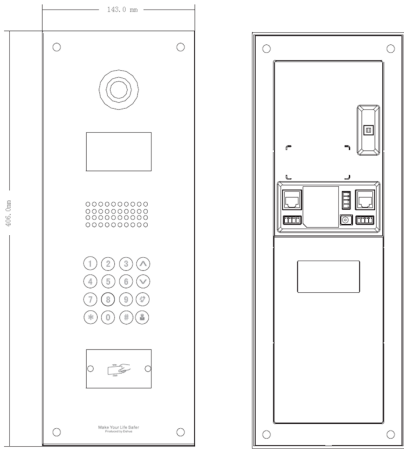

| | |
|----------|------------------------------------|
| Alarm In | 2(1ch unlock button, 1ch feedback) |
|----------|------------------------------------|

| | |
|-------|---|
| RS485 | 1 |
|-------|---|

Network

| | |
|------------------|-------------|
| Ethernet | 10M/100Mbps |
| Network Protocol | TCP/IP |

General

| | |
|---------------------|------------------------|
| Ingress Protection | IP54, IK07 |
| Tamper Switch | 1 |
| Installation | Surface & Flush |
| Material | Stainless steel |
| Power | DC 12V |
| Power Consumption | Standby ≤1W, Work ≤10W |
| Working Temperature | -40°C~+60°C |
| Relative Humidity | 10%~90%RH |
| Dimensions | 143.0mm×406.0mm×42.0mm |
| Weight | 1.6Kg |

Dimensions

View Area

Application