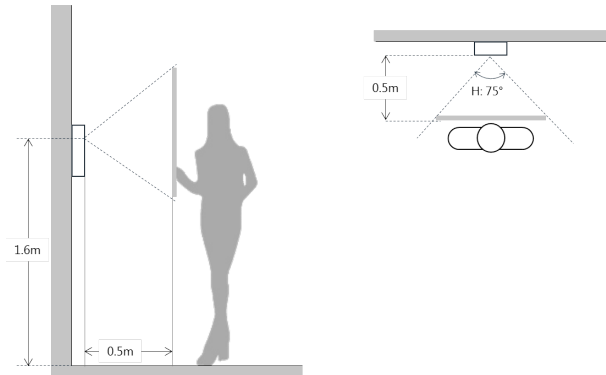

Network

| | |
|------------------|-------------|
| Ethernet | 10M/100Mbps |
| Network Protocol | TCP/IP |

General

| | |
|---------------------|------------------------|
| Ingress Protection | IP54, IK07 |
| Tamper Switch | 1 |
| Installation | Surface & Flush |
| Material | Stainless steel |
| Power | DC 12V |
| Power Consumption | Standby ≤1W, Work ≤10W |
| Working Temperature | -40°C~+60°C |
| Relative Humidity | 10%~90%RH |
| Dimensions | 143.0mm×406.0mm×42.0mm |
| Weight | 1.6Kg |

Dimensions

View Area

Application