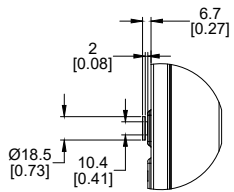

DETAIL A
IEC309 32A,
L+N+PE PLUG
ENLARGED VIEW

DETAIL B
PEG TOOLLESS MOUNTING
ENLARGED VIEW

DETAIL C
UNIVERSAL MOUNTING
BRACKET
ENLARGED VIEW

DETAIL D
NETWORK MANAGEMENT CARD
ENLARGED VIEW

FRONT VIEW

LEFT SIDE VIEW

REAR VIEW