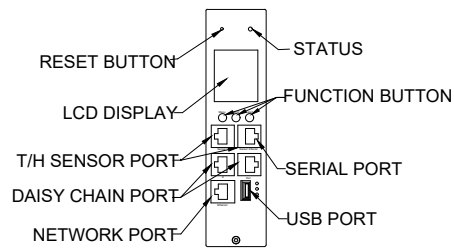

DETAIL A
IEC309 32A,
L+N+PE PLUG
ENLARGED VIEW

DETAIL B
PEG TOOLLESS MOUNTING
ENLARGED VIEW

DETAIL C
UNIVERSAL MOUNTING
BRACKET
ENLARGED VIEW

DETAIL D
NETWORK MANAGEMENT CARD
ENLARGED VIEW

FRONT VIEW

LEFT SIDE VIEW

REAR VIEW