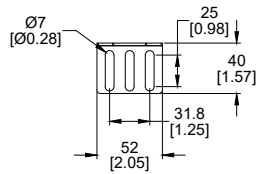

DETAIL A
IEC309 32A,
L+N+PE PLUG
ENLARGED VIEW

DETAIL B
PEG TOOLLESS MOUNTING
ENLARGED VIEW

DETAIL C
UNIVERSAL MOUNTING
BRACKET
ENLARGED VIEW

DETAIL D
NETWORK MANAGEMENT CARD
ENLARGED VIEW

FRONT VIEW

LEFT SIDE VIEW

REAR VIEW