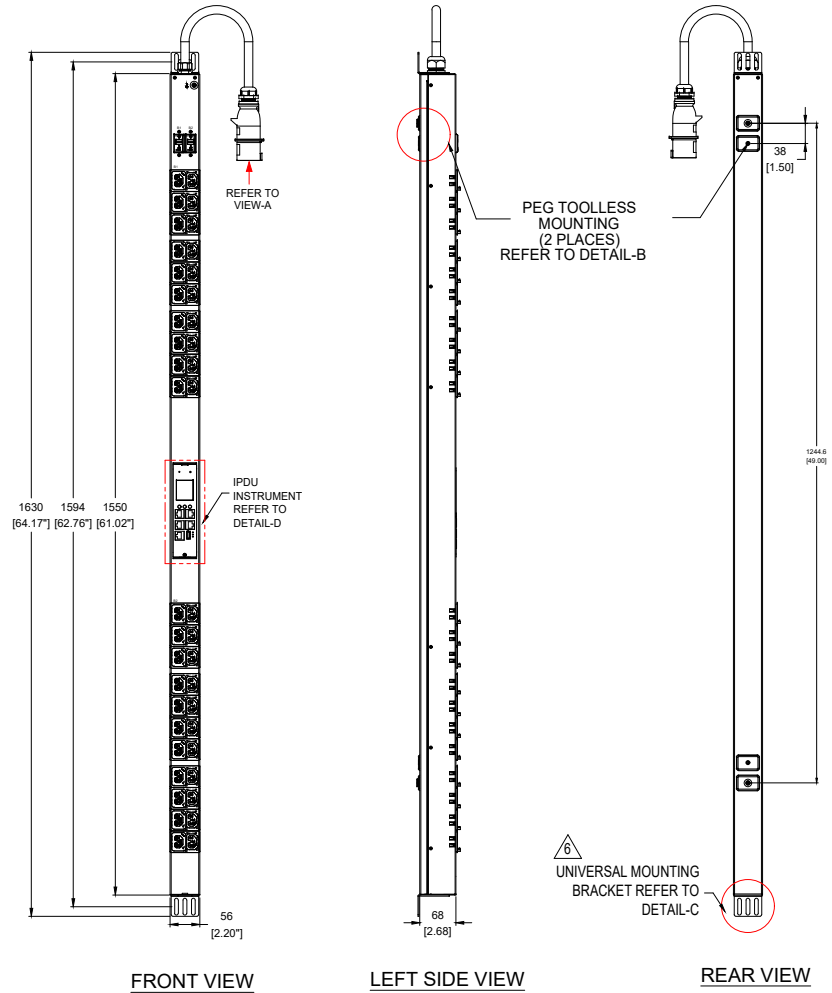

DETAIL A
IEC309 32A,
L+N+PE PLUG
ENLARGED VIEW

DETAIL B
PEG TOOLLESS MOUNTING
ENLARGED VIEW

DETAIL C
UNIVERSAL MOUNTING
BRACKET
ENLARGED VIEW

DETAIL D
NETWORK MANAGEMENT CARD
ENLARGED VIEW

FRONT VIEW

LEFT SIDE VIEW

REAR VIEW