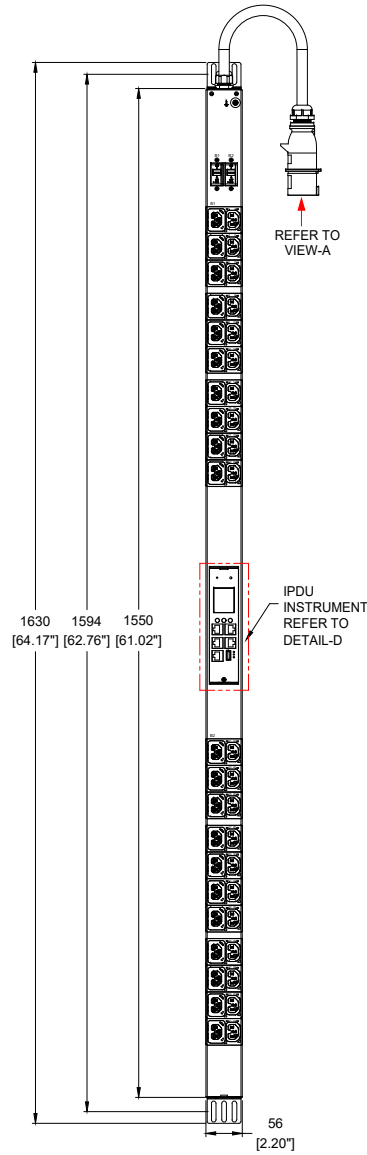

DETAIL A
IEC309 32A,
L+N+PE PLUG
ENLARGED VIEW

DETAIL B
PEG TOOLLESS MOUNTING
ENLARGED VIEW

DETAIL C
UNIVERSAL MOUNTING
BRACKET
ENLARGED VIEW

DETAIL D
NETWORK MANAGEMENT CARD
ENLARGED VIEW

FRONT VIEW

LEFT SIDE VIEW

REAR VIEW