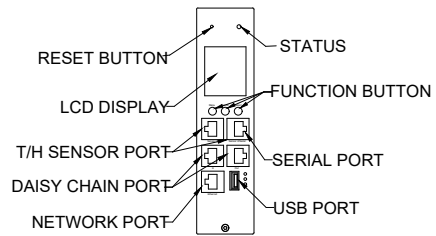

DETAIL A
IEC309 32A,
L+N+PE PLUG
ENLARGED VIEW

DETAIL B
PEG TOOLLESS MOUNTING
ENLARGED VIEW

DETAIL C
UNIVERSAL MOUNTING
BRACKET
ENLARGED VIEW

DETAIL D
NETWORK MANAGEMENT CARD
ENLARGED VIEW

FRONT VIEW

LEFT SIDE VIEW