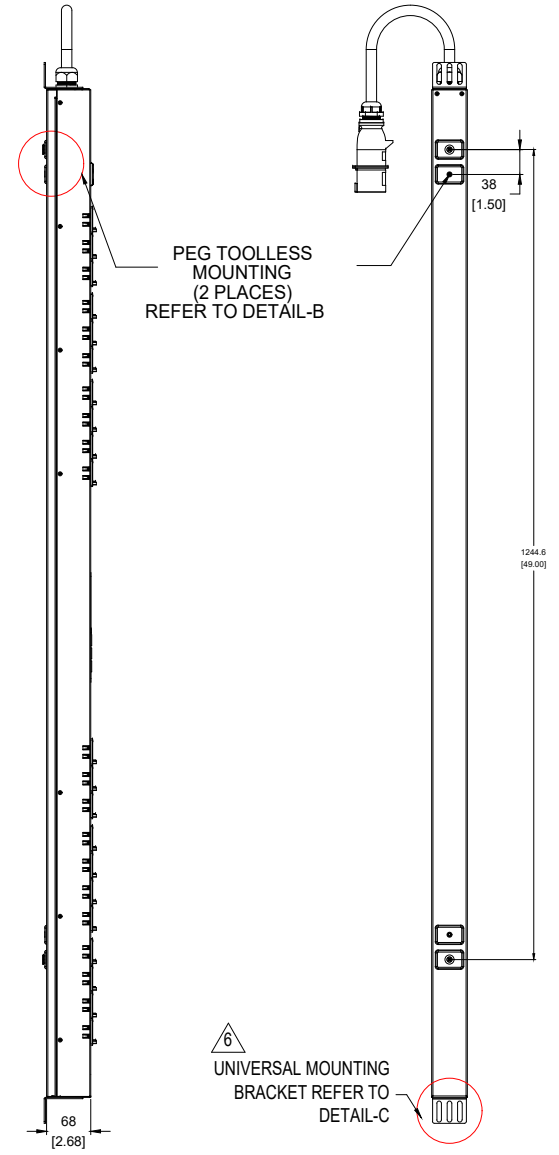

DETAIL A
IEC309 32A,
L+N+PE PLUG
ENLARGED VIEW

DETAIL B
PEG TOOLLESS MOUNTING
ENLARGED VIEW

DETAIL C
UNIVERSAL MOUNTING
BRACKET
ENLARGED VIEW

DETAIL D
NETWORK MANAGEMENT CARD
ENLARGED VIEW

FRONT VIEW

LEFT SIDE VIEW

REAR VIEW