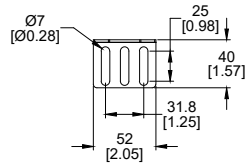

DETAIL A
IEC309 32A,
L+N+PE PLUG
ENLARGED VIEW

DETAIL B
PEG TOOLLESS MOUNTING
ENLARGED VIEW

DETAIL C
UNIVERSAL MOUNTING
BRACKET
ENLARGED VIEW

DETAIL D
NETWORK MANAGEMENT CARD
ENLARGED VIEW

FRONT VIEW

LEFT SIDE VIEW

REAR VIEW