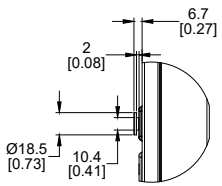

DETAIL A
IEC309 32A,
L+N+PE PLUG
ENLARGED VIEW

DETAIL B
PEG TOOLLESS MOUNTING
ENLARGED VIEW

DETAIL C
UNIVERSAL MOUNTING
BRACKET
ENLARGED VIEW

DETAIL D
NETWORK MANAGEMENT CARD
ENLARGED VIEW

FRONT VIEW

LEFT SIDE VIEW

REAR VIEW