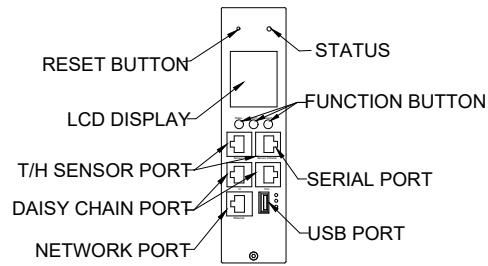

DETAIL A  
IEC309 32A,  
L+N+PE PLUG  
ENLARGED VIEW

DETAIL B  
PEG TOOLLESS MOUNTING  
ENLARGED VIEW

DETAIL C  
UNIVERSAL MOUNTING  
BRACKET  
ENLARGED VIEW

DETAIL D  
NETWORK MANAGEMENT CARD  
ENLARGED VIEW

FRONT VIEW

LEFT SIDE VIEW

REAR VIEW