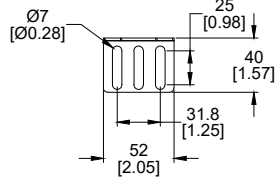

DETAIL A  
IEC309 32A,  
L+N+PE PLUG  
ENLARGED VIEW

DETAIL B  
PEG TOOLLESS MOUNTING  
ENLARGED VIEW

DETAIL C  
UNIVERSAL MOUNTING  
BRACKET  
ENLARGED VIEW

DETAIL D  
NETWORK MANAGEMENT CARD  
ENLARGED VIEW

FRONT VIEW

LEFT SIDE VIEW

REAR VIEW