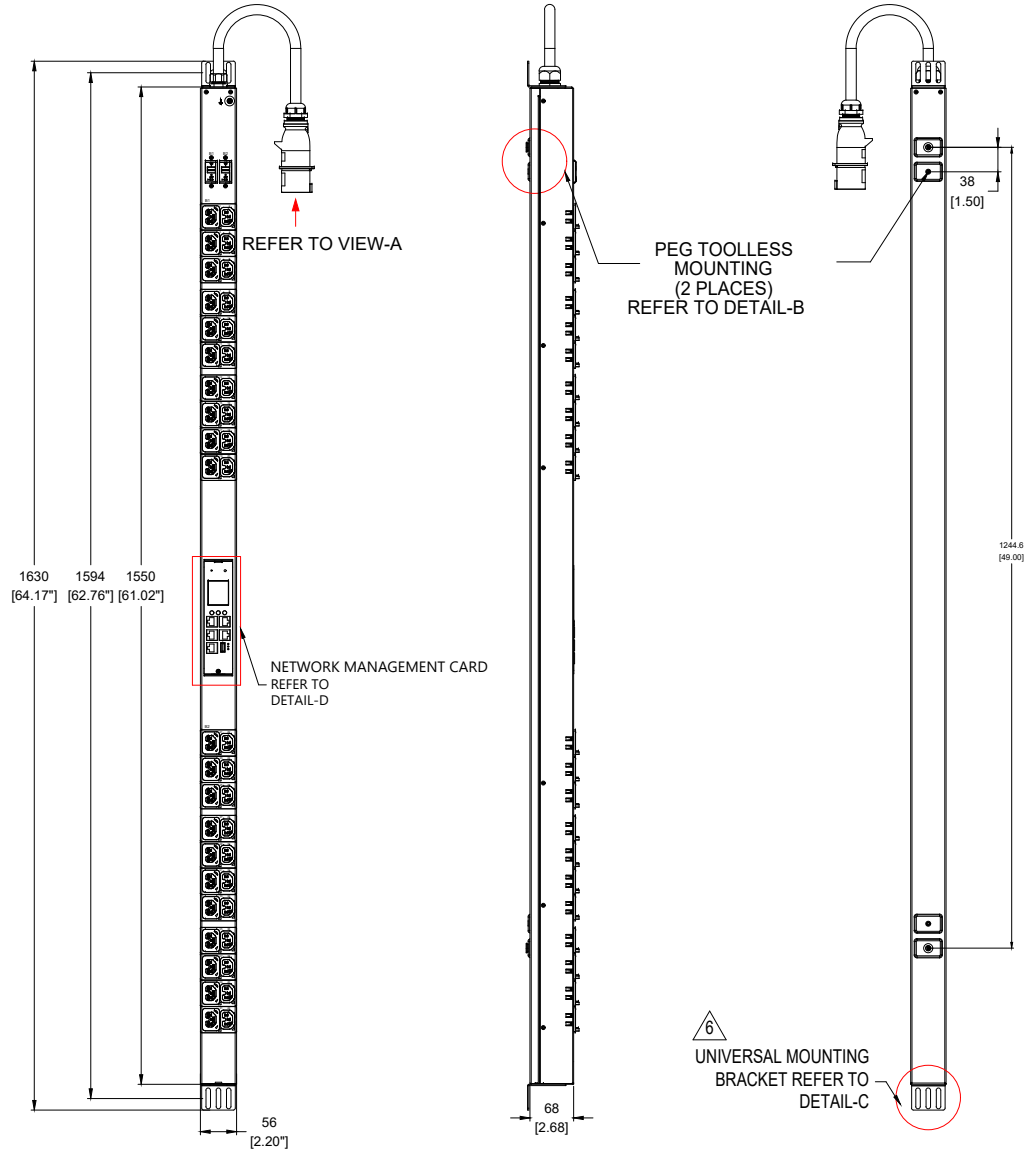

DETAIL A  
IEC309 32A,  
L+N+PE PLUG  
ENLARGED VIEW

DETAIL B  
PEG TOOLLESS MOUNTING  
ENLARGED VIEW

DETAIL C  
UNIVERSAL MOUNTING  
BRACKET  
ENLARGED VIEW

DETAIL D  
NETWORK MANAGEMENT CARD  
ENLARGED VIEW

FRONT VIEW

LEFT SIDE VIEW

REAR VIEW