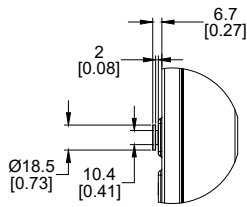

DETAIL A  
IEC309 32A,  
L+N+PE PLUG  
ENLARGED VIEW

DETAIL B  
PEG TOOLLESS MOUNTING  
ENLARGED VIEW

DETAIL C  
UNIVERSAL MOUNTING  
BRACKET  
ENLARGED VIEW

DETAIL D  
NETWORK MANAGEMENT CARD  
ENLARGED VIEW

FRONT VIEW

LEFT SIDE VIEW

REAR VIEW