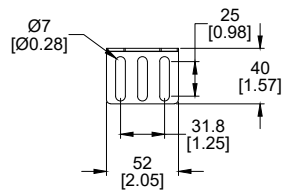

VIEW A
IEC 309 32A
3P+N+PE PLUG
ENLARGED VIEW

DETAIL B
PEG TOOLLESS MOUNTING
ENLARGED VIEW

DETAIL C
UNIVERSAL MOUNTING BRACKET
ENLARGED VIEW

DETAIL D
NETWORK MANAGEMENT CARD
ENLARGED VIEW