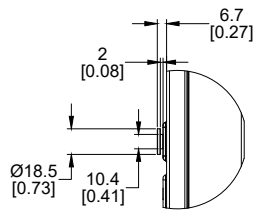

VIEW A
IEC 309 32A
3P+N+PE PLUG
ENLARGED VIEW

DETAIL B
PEG TOOLLESS MOUNTING
ENLARGED VIEW

DETAIL C
UNIVERSAL MOUNTING BRACKET
ENLARGED VIEW

DETAIL D
NETWORK MANAGEMENT CARD
ENLARGED VIEW