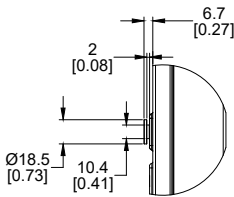

DETAIL A
IEC309 32A,
L+N+PE PLUG
ENLARGED VIEW

DETAIL B
PEG TOOLLESS MOUNTING
ENLARGED VIEW

DETAIL C
UNIVERSAL MOUNTING
BRACKET
ENLARGED VIEW

DETAIL D
NETWORK MANAGEMENT CARD
ENLARGED VIEW