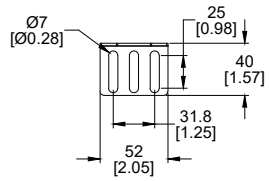

DETAIL A
IEC309 32A,
L+N+PE PLUG
ENLARGED VIEW

DETAIL B
PEG TOOLLESS MOUNTING
ENLARGED VIEW

DETAIL C
UNIVERSAL MOUNTING
BRACKET
ENLARGED VIEW

DETAIL D
NETWORK MANAGEMENT CARD
ENLARGED VIEW