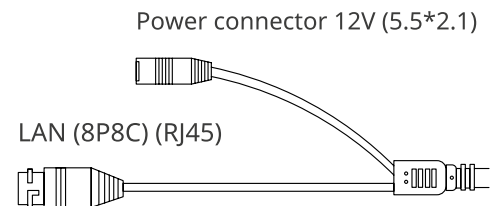

OMNY miniDome2T-SC

Excellent low-segment camera!

- ✓ Fixed lens: 2.8mm
- ✓ Vandal-proof design IK10 with dust and moisture protection level IP67
- ✓ IR illumination, up to 25m
- ✓ Supports PoE 802.3af and is fully compatible with POWERONE devices
- ✓ Image enhancement functions to achieve a picture that suits your scene conditions
- ✓ The camera only supports OMNYVIDEO cloud service!