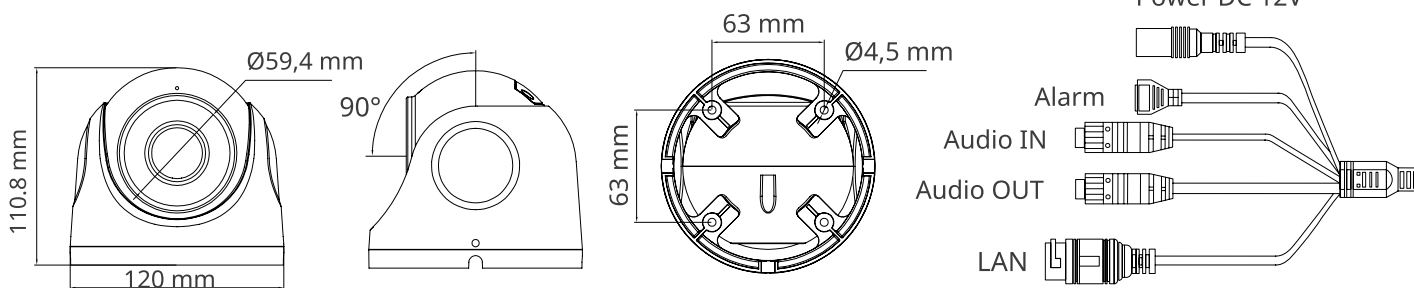

- ✓ Motorized lens 2.7-13.5mm
- ✓ Vandal-proof design IK10 with dust and moisture protection level IP67
- ✓ Combined illumination (IR or white light)
- ✓ Supports PoE 802.3af and is fully compatible with POWERONE devices
- ✓ Image enhancement functions to achieve a picture that suits your scene conditions
- ✓ Supported analytics:
  - Motion and sabotage detector, people detection, area intrusion, line crossing, vehicle detection, people detection.