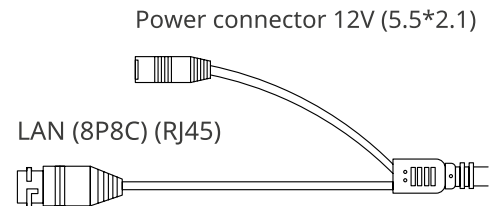

- ✓ Lens 3.6mm
- ✓ Vandal-proof design IK10 with dust and moisture protection level IP67
- ✓ Combined illumination (IR or white light)
- ✓ Supports PoE 802.3af and is fully compatible with POWERONE devices
- ✓ Image enhancement functions to achieve a picture that suits your scene conditions
- ✓ Supported analytics:
  - Motion and sabotage detector, detection of people in the frame, intrusion into the area, line crossing, vehicle detection, people detection.