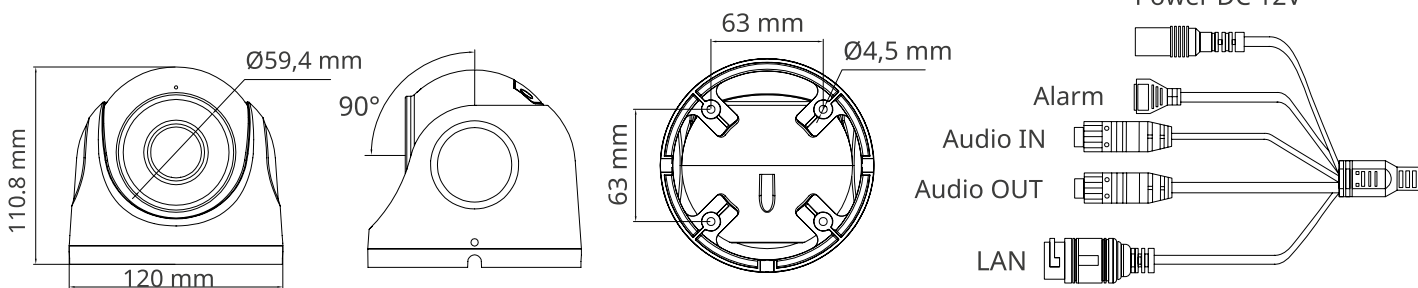

- ✓ Motorized lens 2.7-13.5mm
- ✓ Vandal-proof design IK10 with dust and moisture protection level IP67
- ✓ Combined illumination (IR or white light)
- ✓ Supports PoE 802.3af and is fully compatible with POWERONE devices
- ✓ Image enhancement functions to achieve a picture that suits your scene conditions
- ✓ Supported analytics:
  - Motion and sabotage detector, people detection, area intrusion, line crossing, vehicle detection, people detection.