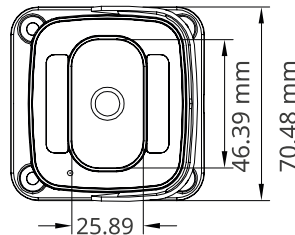

OMNY miniBullet2E-WDS-SDL-C v2 36

Bullet camera with dual LEDs, built-in microphone and analytics

- ✓ Lens 3.6mm
- ✓ Vandal-proof design IK10 with dust and moisture protection level IP67
- ✓ Combined illumination (IR or white light)
- ✓ Supports PoE 802.3af and is fully compatible with POWERONE devices
- ✓ Image enhancement functions to achieve a picture that suits your scene conditions

Supported analytics:

Motion and sabotage detector, people detection, area intrusion, line crossing, vehicle detection, people detection.