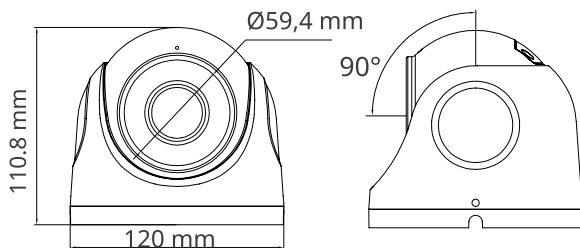

- ✦ Motorized lens 2.7-13.5mm
- ✦ Vandal-proof design IK10 with dust and moisture protection level IP67
- ✦ Combined illumination (IR or white light)
- ✦ Supports PoE 802.3af and is fully compatible with POWERONE devices
- ✦ Image enhancement functions to achieve a picture that suits your scene conditions
- ✦ Supported analytics:
  Motion and sabotage detector, people detection, area intrusion, line crossing, vehicle detection, people detection.