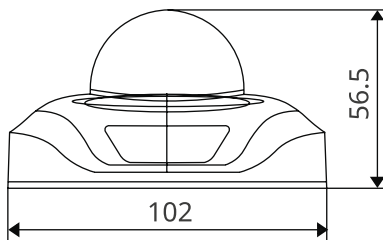

Find your OMNY too!

OMNY miniDome 2AE-WDS 17

Compact camera with wide viewing angle!
Perfect for installation inside elevators.

- ✓ Wide-angle lens: 1.7mm with 135° field of view
- ✓ Vandal-proof design IK10 with dust and moisture protection level IP66
- ✓ IR illumination with two LEDs, up to 15m
- ✓ Supports PoE 802.3af and is fully compatible with POWERONE devices
- ✓ Image enhancement functions to achieve a picture that suits your scene conditions
- ✓ Main use cases - elevators, narrow spaces, corridors
- ✓ Support for OMNYVIDEO cloud video surveillance!