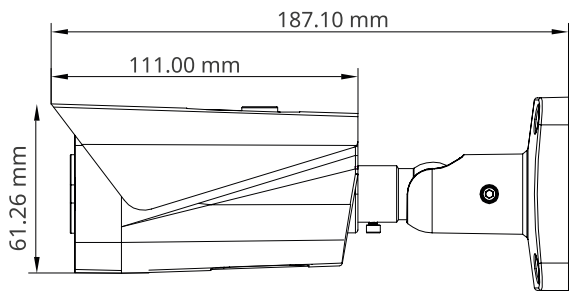

OMNY miniBullet2E-WDS-SDL-C v2 28

Bullet camera with dual LEDs, built-in microphone and analytics

- ✓ Lens 2.8mm
- ✓ Vandal-proof design IK10 with dust and moisture protection level IP67
- ✓ Combined illumination (IR or white light)
- ✓ Supports PoE 802.3af and is fully compatible with POWERONE devices
- ✓ Image enhancement functions to achieve a picture that suits your scene conditions
- ✓ Supported analytics:
  Motion and sabotage detector, detection of people in the frame, intrusion into the area, line crossing, vehicle detection, people detection.