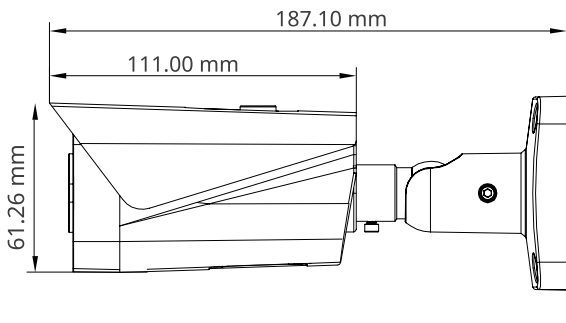

OMNY miniBullet2E-WDS-SDL-C v2 36

Bullet camera with dual LEDs, built-in microphone and analytics

- ✓ Lens 3.6mm
- ✓ Vandal-proof design IK10 with dust and moisture protection level IP67
- ✓ Combined illumination (IR or white light)
- ✓ Supports PoE 802.3af and is fully compatible with POWERONE devices
- ✓ Image enhancement functions to achieve a picture that suits your scene conditions

Supported analytics:

Motion and sabotage detector, people detection, area intrusion, line crossing, vehicle detection, people detection.