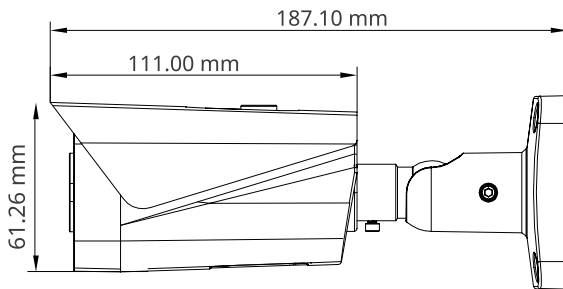

OMNY miniBullet5E-WDS-SDL 28

Bullet camera with dual LEDs, built-in microphone and analytics

- ✓ Lens 3.6mm
- ✓ Vandal-proof design IK10 with dust and moisture protection level IP67
- ✓ Combined illumination (IR or white light)
- ✓ Supports PoE 802.3af and is fully compatible with POWERONE devices
- ✓ Image enhancement functions to achieve a picture that suits your scene conditions
- ✓ Supported analytics:
  Motion and sabotage detector, people detection, area intrusion, line crossing, vehicle detection, people detection.