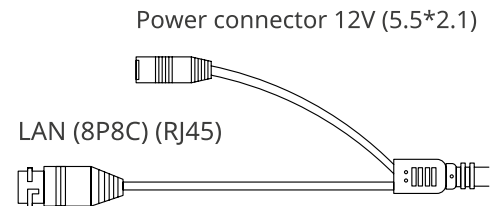

- ✓ Lens 3.6mm
- ✓ LTE support
- ✓ Vandal-proof design IK10 with dust and moisture protection level IP67
- ✓ IR illumination up to 60 meters
- ✓ Supports PoE 802.3af and is fully compatible with POWERONE devices
- ✓ Image enhancement functions to achieve a picture that suits your scene conditions
- ✓ Possibility to install the camera outside the LAN
- ✓ Supported analytics:
  Motion and sabotage detector, people detection, area intrusion, line crossing, vehicle detection, people detection.