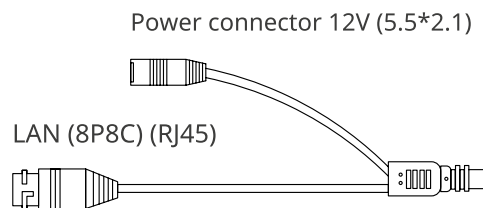

ORDERING INFORMATION

OMNY miniDome2T-SC	Network camera bullet 5MP OMNY miniDome2T-SC with dual illumination and microphone
--------------------	--

OMNY miniDome2T-S-12v-C

OMNY miniDome2T-S-12v-C

- ✘ Fixed lens: 2.8mm
- ✘ Vandal-proof design IK10 with dust and moisture protection level IP67
- ✘ IR illumination, up to 25m
- ✘ Works only from 12V
- ✘ Supports PoE 802.3af and is fully compatible with POWERSTONE devices
- ✘ Image enhancement functions to achieve a picture that suits your scene conditions
- ✘ The camera only supports OMNYVIDEO cloud service!