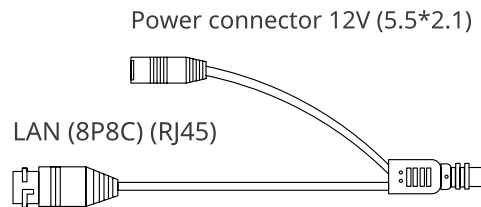

OMNY miniDome5E-WDS-SDL-C 28

Dome camera with dual illumination, built-in microphone and analytics.

- ✓ Lens 2.8mm
- ✓ Vandal-proof design IK10 with dust and moisture protection level IP67
- ✓ Combined illumination (IR or white light)
- ✓ Supports PoE 802.3af and is fully compatible with POWERSTONE devices
- ✓ Image enhancement functions to achieve a picture that suits your scene conditions
- ✓ Supported analytics:
  Motion and sabotage detector, people detection, area intrusion, line crossing, vehicle detection, people detection.