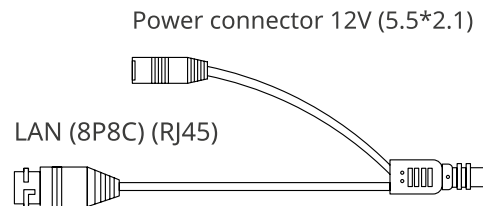

OMNY miniDome2E-WDS-SDL-C 28

Dome camera with dual illumination, built-in microphone and analytics.

- ✓ Lens 2.8mm
- ✓ Vandal-proof design IK10 with dust and moisture protection level IP67
- ✓ Combined illumination (IR or white light)
- ✓ Supports PoE 802.3af and is fully compatible with POWERONE devices
- ✓ Image enhancement functions to achieve a picture that suits your scene conditions
- ✓ Supported analytics:
  Motion and sabotage detector, detection of people in the frame, intrusion into the area, line crossing, vehicle detection, people detection.