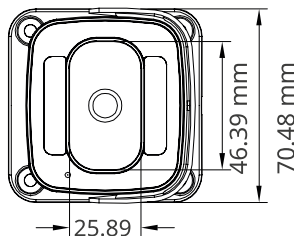

OMNY miniBullet2E-WDS-SDL-C v2 28

Bullet camera with dual LEDs, built-in microphone and analytics

- ✓ Lens 2.8mm
- ✓ Vandal-proof design IK10 with dust and moisture protection level IP67
- ✓ Combined illumination (IR or white light)
- ✓ Supports PoE 802.3af and is fully compatible with POWERONE devices
- ✓ Image enhancement functions to achieve a picture that suits your scene conditions
- ✓ Supported analytics:
  Motion and sabotage detector, detection of people in the frame, intrusion into the area, line crossing, vehicle detection, people detection.