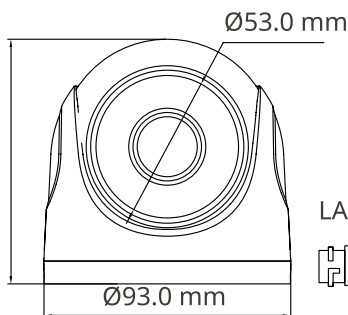

OMNY miniDome5E-WDS-SDL-C 28

Dome camera with dual illumination, built-in microphone and analytics.

- ✓ Lens 2.8mm
- ✓ Vandal-proof design IK10 with dust and moisture protection level IP67
- ✓ Combined illumination (IR or white light)
- ✓ Supports PoE 802.3af and is fully compatible with POWERSTONE devices
- ✓ Image enhancement functions to achieve a picture that suits your scene conditions
- ✓ Supported analytics:
  Motion and sabotage detector, people detection, area intrusion, line crossing, vehicle detection, people detection.