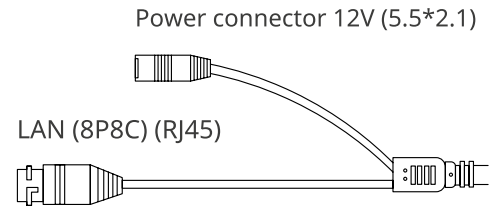

OMNY miniBullet2E-WDS-SDL-C v2 36

Bullet camera with dual LEDs, built-in microphone and analytics

- ✓ Lens 3.6mm
- ✓ Vandal-proof design IK10 with dust and moisture protection level IP67
- ✓ Combined illumination (IR or white light)
- ✓ Supports PoE 802.3af and is fully compatible with POWERONE devices
- ✓ Image enhancement functions to achieve a picture that suits your scene conditions

Supported analytics:

Motion and sabotage detector, people detection, area intrusion, line crossing, vehicle detection, people detection.