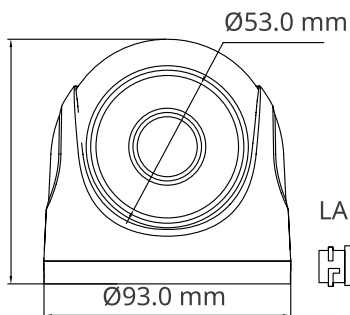

OMNY miniDome2E-WDS-SDL-C36

Dome camera with dual illumination, built-in microphone and analytics.

- ✘ Lens 3.6mm
- ✘ Vandal-proof design IK10 with dust and moisture protection level IP67
- ✘ Combined illumination (IR or white light)
- ✘ Supports PoE 802.3af and is fully compatible with POWERONE devices
- ✘ Image enhancement functions to achieve a picture that suits your scene conditions
- ✘ Supported analytics:
  Motion and sabotage detector, people detection, area intrusion, line crossing, vehicle detection, people detection.