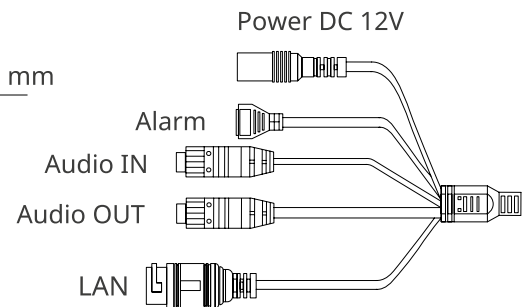

- ✦ Motorized lens 2.7-13.5mm
- ✦ Vandal-proof design IK10 with dust and moisture protection level IP67
- ✦ Combined illumination (IR or white light)
- ✦ Supports PoE 802.3af and is fully compatible with POWERTONE devices
- ✦ Image enhancement functions to achieve a picture that suits your scene conditions
- ✦ Supported analytics:
  Motion and sabotage detector, people detection, area intrusion, line crossing, vehicle detection, people detection.