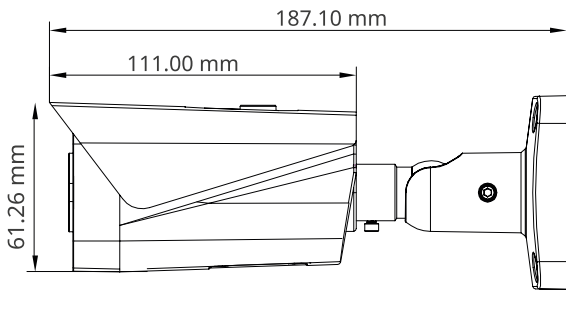

- ✓ Lens 3.6mm
- ✓ Vandal-proof design IK10 with dust and moisture protection level IP67
- ✓ Combined illumination (IR or white light)
- ✓ Supports PoE 802.3af and is fully compatible with POWERONE devices
- ✓ Image enhancement functions to achieve a picture that suits your scene conditions
- ✓ Supported analytics:
  - Motion and sabotage detector, detection of people in the frame, intrusion into the area, line crossing, vehicle detection, people detection.