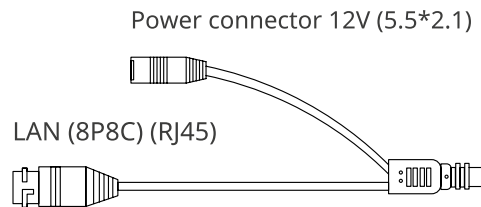

OMNY miniDome2E-WDS-SDL-C36

Dome camera with dual illumination, built-in microphone and analytics.

- ✘ Lens 3.6mm
- ✘ Vandal-proof design IK10 with dust and moisture protection level IP67
- ✘ Combined illumination (IR or white light)
- ✘ Supports PoE 802.3af and is fully compatible with POWERONE devices
- ✘ Image enhancement functions to achieve a picture that suits your scene conditions
- ✘ Supported analytics:
  Motion and sabotage detector, people detection, area intrusion, line crossing, vehicle detection, people detection.