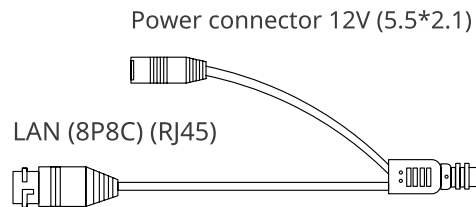

OMNY miniDome5E-WDS-SDL-C36

Dome camera with dual illumination, built-in microphone and analytics

- ✘ Lens 3.6mm
- ✘ Vandal-proof design IK10 with dust and moisture protection level IP67
- ✘ Combined illumination (IR or white light)
- ✘ Supports PoE 802.3af and is fully compatible with POWERONE devices
- ✘ Image enhancement functions to achieve a picture that suits your scene conditions
- ✘ Supported analytics:
  Motion and sabotage detector, people detection, area intrusion, line crossing, vehicle detection, people detection.