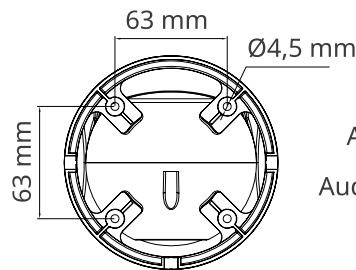

- ✦ Motorized lens 2.7-13.5mm
- ✦ Vandal-proof design IK10 with dust and moisture protection level IP67
- ✦ Combined illumination (IR or white light)
- ✦ Supports PoE 802.3af and is fully compatible with POWERTONE devices
- ✦ Image enhancement functions to achieve a picture that suits your scene conditions
- ✦ Supported analytics:
  Motion and sabotage detector, people detection, area intrusion, line crossing, vehicle detection, people detection.