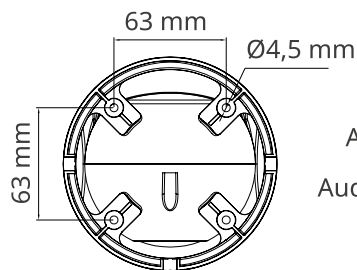

- ✦ Motorized lens 2.7-13.5mm
- ✦ Vandal-proof design IK10 with dust and moisture protection level IP67
- ✦ Combined illumination (IR or white light)
- ✦ Supports PoE 802.3af and is fully compatible with POWERONE devices
- ✦ Image enhancement functions to achieve a picture that suits your scene conditions
- ✦ Supported analytics:
  Motion and sabotage detector, people detection, area intrusion, line crossing, vehicle detection, people detection.