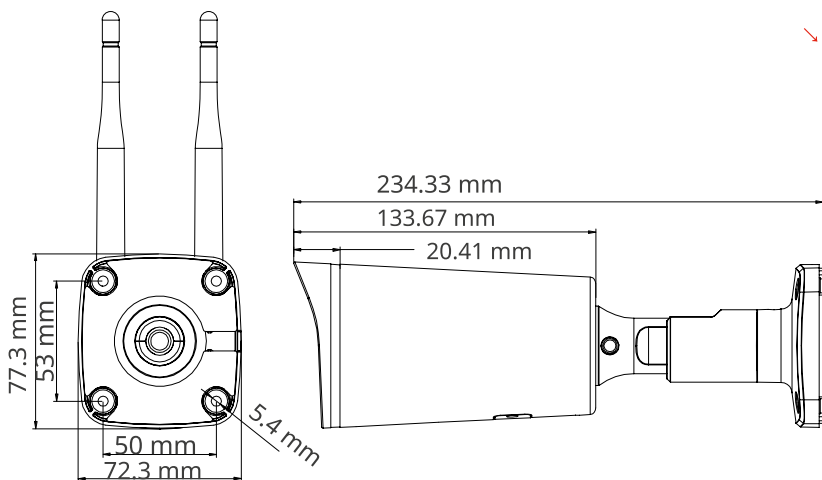

- ✓ Lens 2.8mm
- ✓ LTE support
- ✓ Vandal-proof design IK10 with dust and moisture protection level IP67
- ✓ IR illumination up to 60 meters
- ✓ Supports PoE 802.3af and is fully compatible with POWERTONE devices
- ✓ Image enhancement functions to achieve a picture that suits your scene conditions
- ✓ Possibility to install the camera outside the LAN
- ✓ Supported analytics:
  Motion and sabotage detector, people detection, area intrusion, line crossing, vehicle detection, people detection.