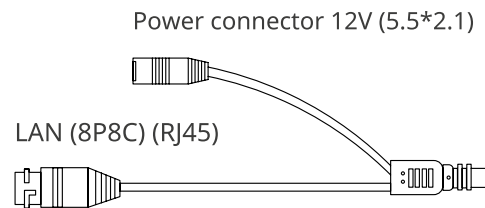

OMNY miniBullet2E-WDS-SDL-C v2 28

Bullet camera with dual LEDs, built-in microphone and analytics

- ✓ Lens 2.8mm
- ✓ Vandal-proof design IK10 with dust and moisture protection level IP67
- ✓ Combined illumination (IR or white light)
- ✓ Supports PoE 802.3af and is fully compatible with POWERONE devices
- ✓ Image enhancement functions to achieve a picture that suits your scene conditions
- ✓ Supported analytics:
  Motion and sabotage detector, detection of people in the frame, intrusion into the area, line crossing, vehicle detection, people detection.