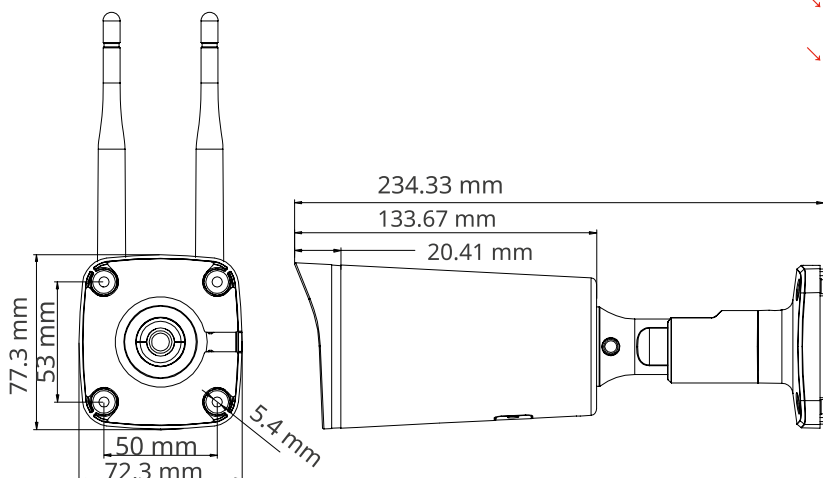

- ✓ Lens 2.8mm
- ✓ LTE support
- ✓ Vandal-proof design IK10 with dust and moisture protection level IP67
- ✓ IR illumination up to 60 meters
- ✓ Supports PoE 802.3af and is fully compatible with POWERTONE devices
- ✓ Image enhancement functions to achieve a picture that suits your scene conditions
- ✓ Possibility to install the camera outside the LAN
- ✓ Supported analytics:
  Motion and sabotage detector, people detection, area intrusion, line crossing, vehicle detection, people detection.