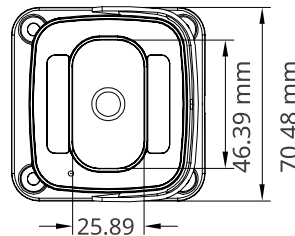

OMNY miniBullet5E-WDS-SDL 28

Bullet camera with dual LEDs, built-in microphone and analytics

- ✓ Lens 3.6mm
- ✓ Vandal-proof design IK10 with dust and moisture protection level IP67
- ✓ Combined illumination (IR or white light)
- ✓ Supports PoE 802.3af and is fully compatible with POWERONE devices
- ✓ Image enhancement functions to achieve a picture that suits your scene conditions
- ✓ Supported analytics:
  Motion and sabotage detector, people detection, area intrusion, line crossing, vehicle detection, people detection.