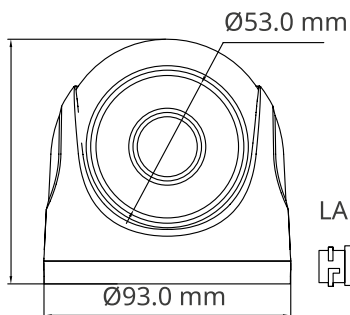

OMNY miniDome5E-WDS-SDL-C36

Dome camera with dual illumination, built-in microphone and analytics

- ✘ Lens 3.6mm
- ✘ Vandal-proof design IK10 with dust and moisture protection level IP67
- ✘ Combined illumination (IR or white light)
- ✘ Supports PoE 802.3af and is fully compatible with POWERONE devices
- ✘ Image enhancement functions to achieve a picture that suits your scene conditions
- ✘ Supported analytics:
  Motion and sabotage detector, people detection, area intrusion, line crossing, vehicle detection, people detection.