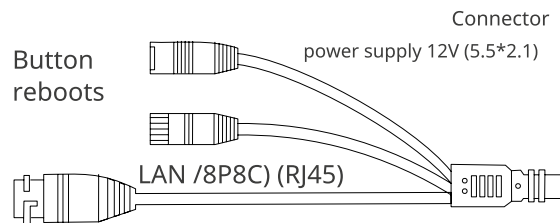

- ✓ Lens 2.8mm
- ✓ LTE support
- ✓ Vandal-proof design IK10 with dust and moisture protection level IP67
- ✓ IR illumination up to 60 meters
- ✓ Supports PoE 802.3af and is fully compatible with POWERTONE devices
- ✓ Image enhancement functions to achieve a picture that suits your scene conditions
- ✓ Possibility to install the camera outside the LAN
- ✓ Supported analytics:
  Motion and sabotage detector, people detection, area intrusion, line crossing, vehicle detection, people detection.