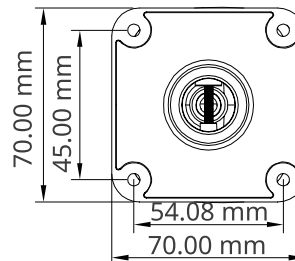

OMNY miniBullet2E-WDS-SDL-C 28

Bullet camera with dual LEDs, built-in microphone and analytics

- ✦ Lens 2.8mm
- ✦ Vandal-proof design IK10 with dust and moisture protection level IP67
- ✦ Combined illumination (IR or white light)
- ✦ Supports PoE 802.3af and is fully compatible with POWERSTONE devices
- ✦ Image enhancement functions to achieve a picture that suits your scene conditions
- ✦ Supported analytics:
  Motion and sabotage detector, people detection, area intrusion, line crossing, vehicle detection, people detection.