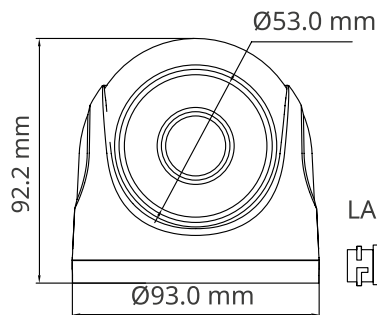

OMNY miniDome2E-WDS-SDL-C 28

Dome camera with dual illumination, built-in microphone and analytics.

- ✓ Lens 2.8mm
- ✓ Vandal-proof design IK10 with dust and moisture protection level IP67
- ✓ Combined illumination (IR or white light)
- ✓ Supports PoE 802.3af and is fully compatible with POWERONE devices
- ✓ Image enhancement functions to achieve a picture that suits your scene conditions
- ✓ Supported analytics:
  Motion and sabotage detector, detection of people in the frame, intrusion into the area, line crossing, vehicle detection, people detection.