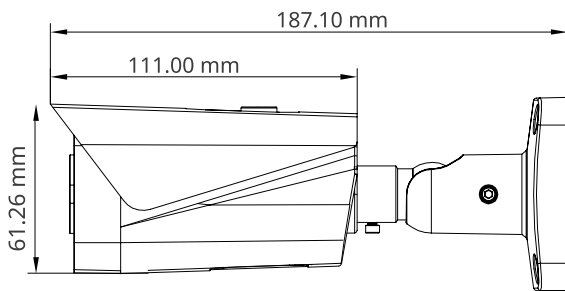

OMNY miniBullet2E-WDS-SDL-C 28

Bullet camera with dual LEDs, built-in microphone and analytics

- ✦ Lens 2.8mm
- ✦ Vandal-proof design IK10 with dust and moisture protection level IP67
- ✦ Combined illumination (IR or white light)
- ✦ Supports PoE 802.3af and is fully compatible with POWERSTONE devices
- ✦ Image enhancement functions to achieve a picture that suits your scene conditions
- ✦ Supported analytics:
  Motion and sabotage detector, people detection, area intrusion, line crossing, vehicle detection, people detection.