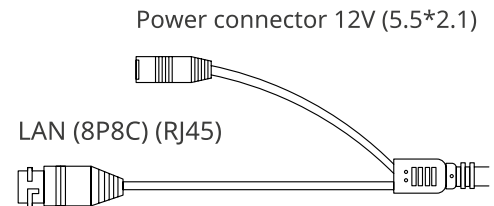

OMNY miniBullet5E-WDS-SDL 28

Bullet camera with dual LEDs, built-in microphone and analytics

- ✓ Lens 3.6mm
- ✓ Vandal-proof design IK10 with dust and moisture protection level IP67
- ✓ Combined illumination (IR or white light)
- ✓ Supports PoE 802.3af and is fully compatible with POWERONE devices
- ✓ Image enhancement functions to achieve a picture that suits your scene conditions
- ✓ Supported analytics:
  Motion and sabotage detector, people detection, area intrusion, line crossing, vehicle detection, people detection.