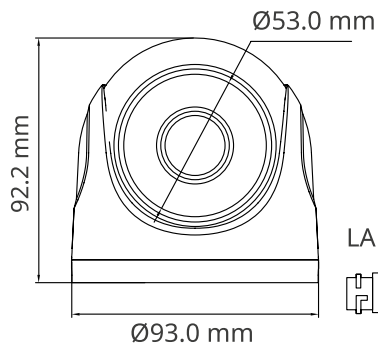

ORDERING INFORMATION

OMNY miniDome2T-SC	Network camera bullet 5MP OMNY miniDome2T-SC with dual illumination and microphone
--------------------	--

OMNY miniDome2T-S-12v-C

OMNY miniDome2T-S-12v-C

- ✘ Fixed lens: 2.8mm
- ✘ Vandal-proof design IK10 with dust and moisture protection level IP67
- ✘ IR illumination, up to 25m
- ✘ Works only from 12V
- ✘ Supports PoE 802.3af and is fully compatible with POWERSTONE devices
- ✘ Image enhancement functions to achieve a picture that suits your scene conditions
- ✘ The camera only supports OMNYVIDEO cloud service!