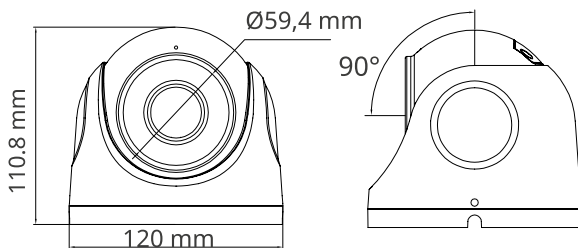

- ✦ Motorized lens 2.7-13.5mm
- ✦ Vandal-proof design IK10 with dust and moisture protection level IP67
- ✦ Combined illumination (IR or white light)
- ✦ Supports PoE 802.3af and is fully compatible with POWERTONE devices
- ✦ Image enhancement functions to achieve a picture that suits your scene conditions
- ✦ Supported analytics:
  Motion and sabotage detector, people detection, area intrusion, line crossing, vehicle detection, people detection.