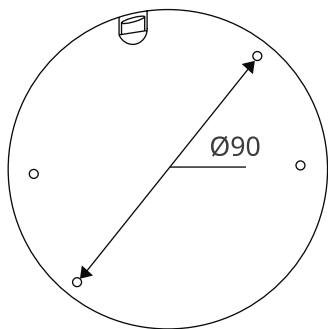

Find your OMNY too!

OMNY miniDome 2AE-WDS 17

Compact camera with wide viewing angle!
Perfect for installation inside elevators.

- ✓ Wide-angle lens: 1.7mm with 135° field of view
- ✓ Vandal-proof design IK10 with dust and moisture protection level IP66
- ✓ IR illumination with two LEDs, up to 15m
- ✓ Supports PoE 802.3af and is fully compatible with POWERONE devices
- ✓ Image enhancement functions to achieve a picture that suits your scene conditions
- ✓ Main use cases - elevators, narrow spaces, corridors
- ✓ Support for OMNYVIDEO cloud video surveillance!