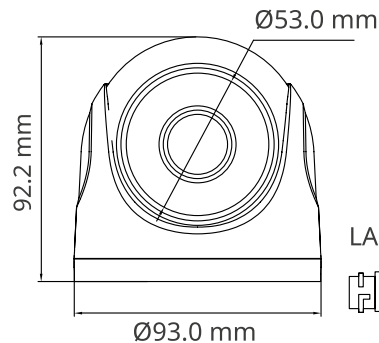

OMNY miniDome2T-SC

Excellent low-segment camera!

- ✓ Fixed lens: 2.8mm
- ✓ Vandal-proof design IK10 with dust and moisture protection level IP67
- ✓ IR illumination, up to 25m
- ✓ Supports PoE 802.3af and is fully compatible with POWERONE devices
- ✓ Image enhancement functions to achieve a picture that suits your scene conditions
- ✓ The camera only supports OMNYVIDEO cloud service!