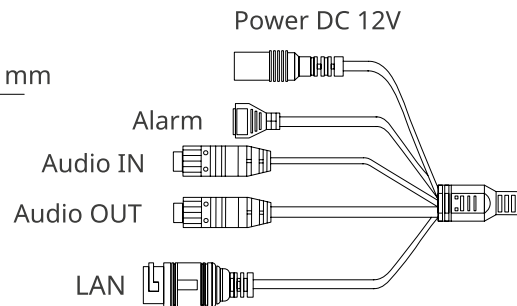

- ✦ Motorized lens 2.7-13.5mm
- ✦ Vandal-proof design IK10 with dust and moisture protection level IP67
- ✦ Combined illumination (IR or white light)
- ✦ Supports PoE 802.3af and is fully compatible with POWERONE devices
- ✦ Image enhancement functions to achieve a picture that suits your scene conditions
- ✦ Supported analytics:
  Motion and sabotage detector, people detection, area intrusion, line crossing, vehicle detection, people detection.