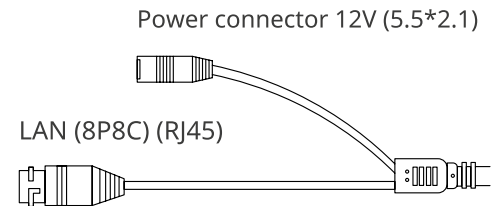

OMNY miniBullet2E-WDS-SDL-C 28

Bullet camera with dual LEDs, built-in microphone and analytics

- ✦ Lens 2.8mm
- ✦ Vandal-proof design IK10 with dust and moisture protection level IP67
- ✦ Combined illumination (IR or white light)
- ✦ Supports PoE 802.3af and is fully compatible with POWERSTONE devices
- ✦ Image enhancement functions to achieve a picture that suits your scene conditions
- ✦ Supported analytics:
  Motion and sabotage detector, people detection, area intrusion, line crossing, vehicle detection, people detection.