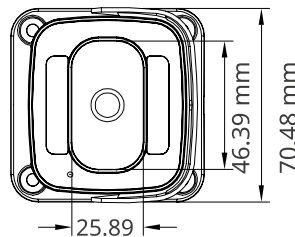

- ✓ Lens 3.6mm
- ✓ Vandal-proof design IK10 with dust and moisture protection level IP67
- ✓ Combined illumination (IR or white light)
- ✓ Supports PoE 802.3af and is fully compatible with POWERONE devices
- ✓ Image enhancement functions to achieve a picture that suits your scene conditions
- ✓ Supported analytics:
  - Motion and sabotage detector, detection of people in the frame, intrusion into the area, line crossing, vehicle detection, people detection.