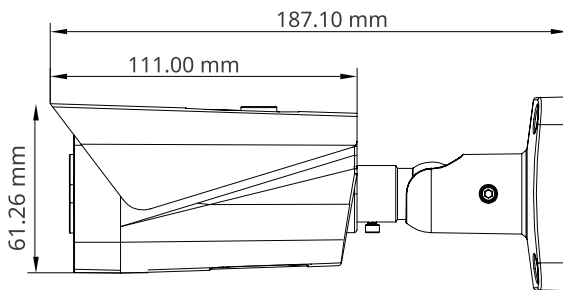

- ✓ Lens 3.6mm
- ✓ LTE support
- ✓ Vandal-proof design IK10 with dust and moisture protection level IP67
- ✓ IR illumination up to 60 meters
- ✓ Supports PoE 802.3af and is fully compatible with POWERONE devices
- ✓ Image enhancement functions to achieve a picture that suits your scene conditions
- ✓ Possibility to install the camera outside the LAN
- ✓ Supported analytics:
  Motion and sabotage detector, people detection, area intrusion, line crossing, vehicle detection, people detection.