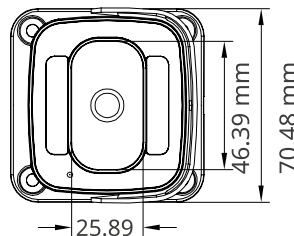

- ✓ Lens 3.6mm
- ✓ LTE support
- ✓ Vandal-proof design IK10 with dust and moisture protection level IP67
- ✓ IR illumination up to 60 meters
- ✓ Supports PoE 802.3af and is fully compatible with POWERONE devices
- ✓ Image enhancement functions to achieve a picture that suits your scene conditions
- ✓ Possibility to install the camera outside the LAN
- ✓ Supported analytics:
  Motion and sabotage detector, people detection, area intrusion, line crossing, vehicle detection, people detection.