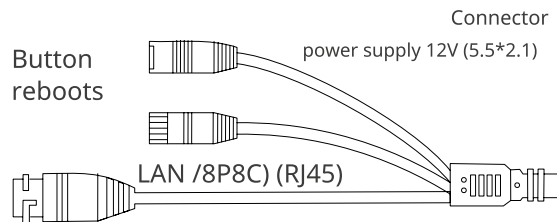

- ✓ Lens 2.8mm
- ✓ LTE support
- ✓ Vandal-proof design IK10 with dust and moisture protection level IP67
- ✓ IR illumination up to 60 meters
- ✓ Supports PoE 802.3af and is fully compatible with POWERTONE devices
- ✓ Image enhancement functions to achieve a picture that suits your scene conditions
- ✓ Possibility to install the camera outside the LAN
- ✓ Supported analytics:
  Motion and sabotage detector, people detection, area intrusion, line crossing, vehicle detection, people detection.